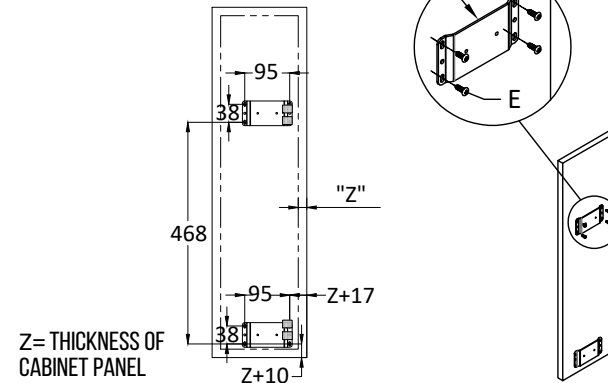

3 PART D FIXING ON DOOR